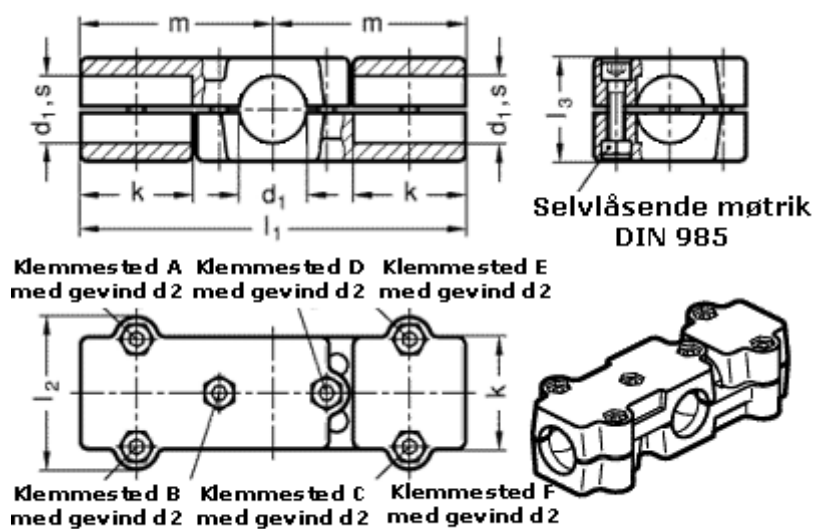

Article number: 20195B30602SW
Description: E+G double T-angel clamps
GN 195-B30-60-2-SW

Measures

d1 = B 30
d2 = M8
k = 60
l1 = 203
l2 = 79
l3 = 59
m = 101.5